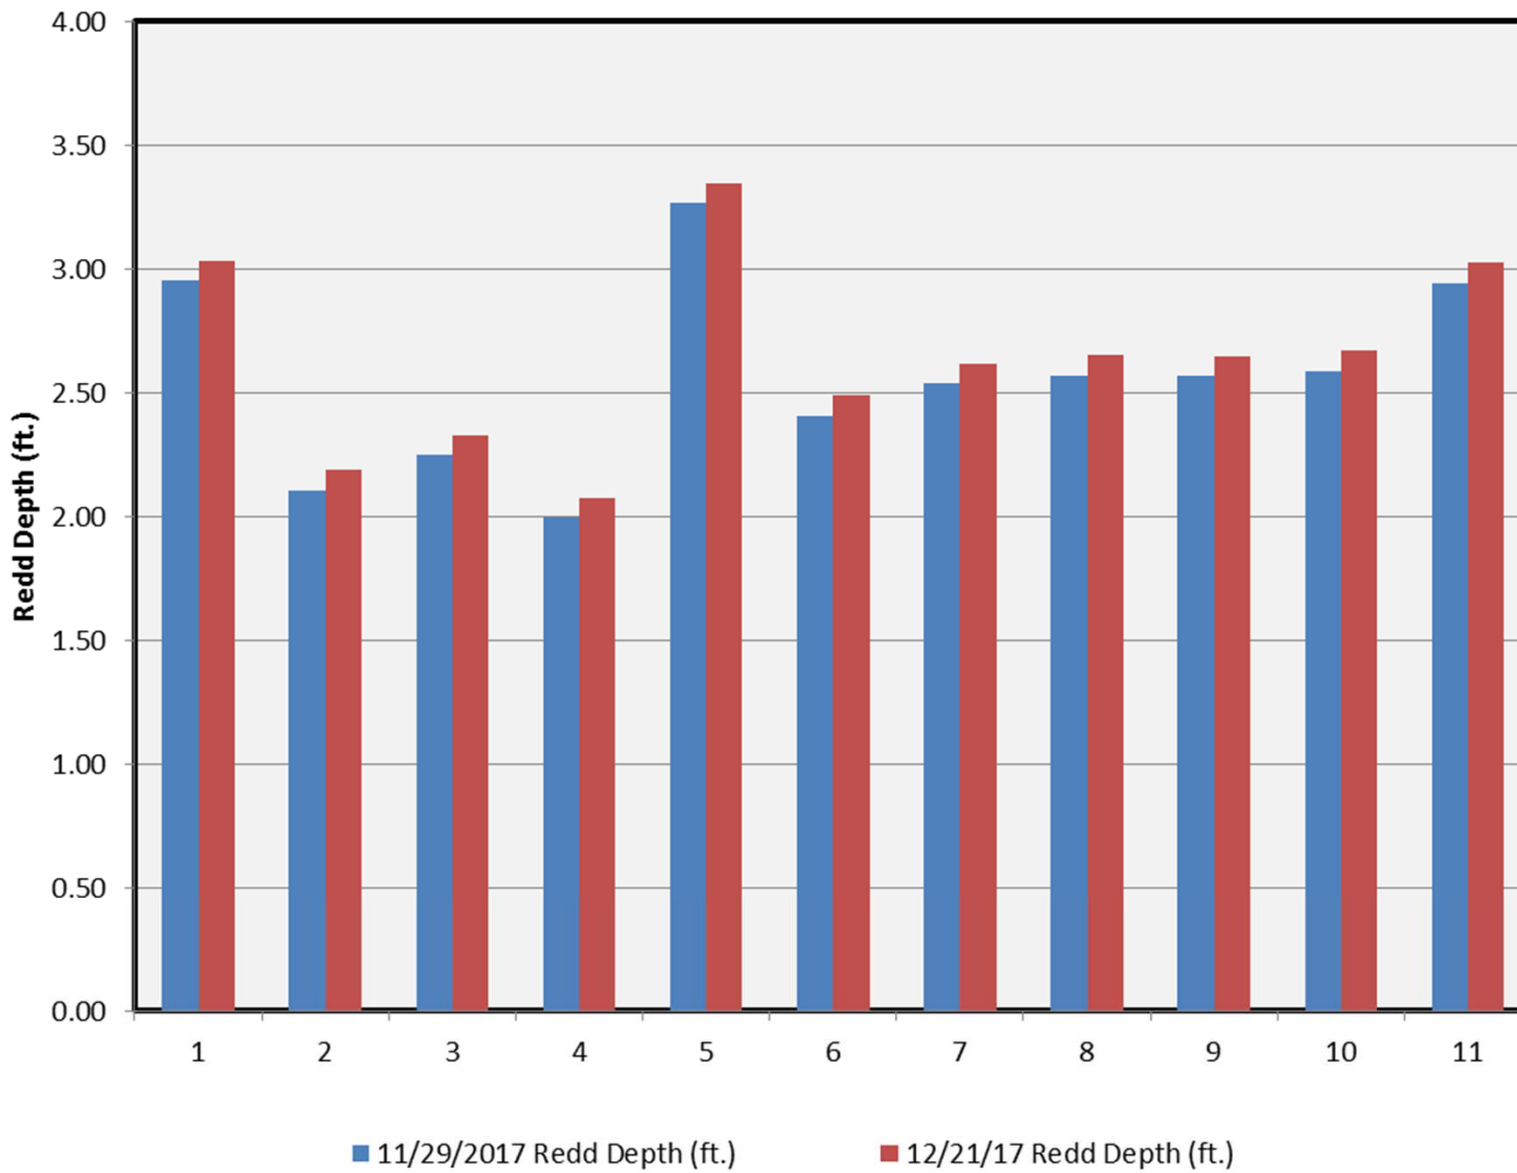

Redd Depths at McCord Creek