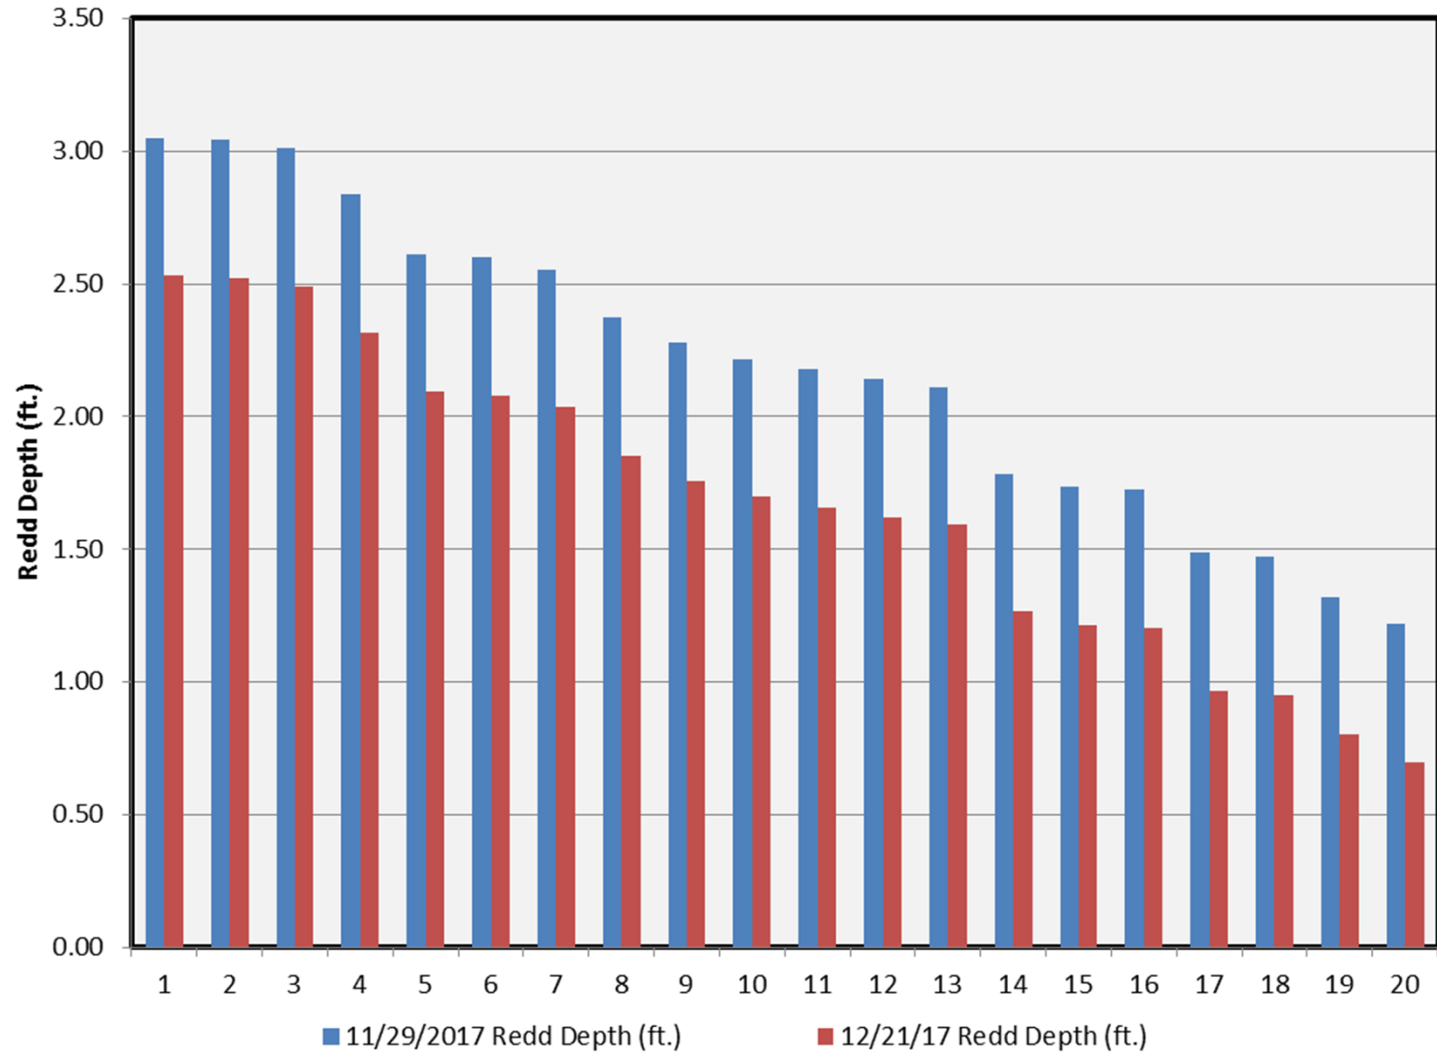

Redd Depths at Strawberry