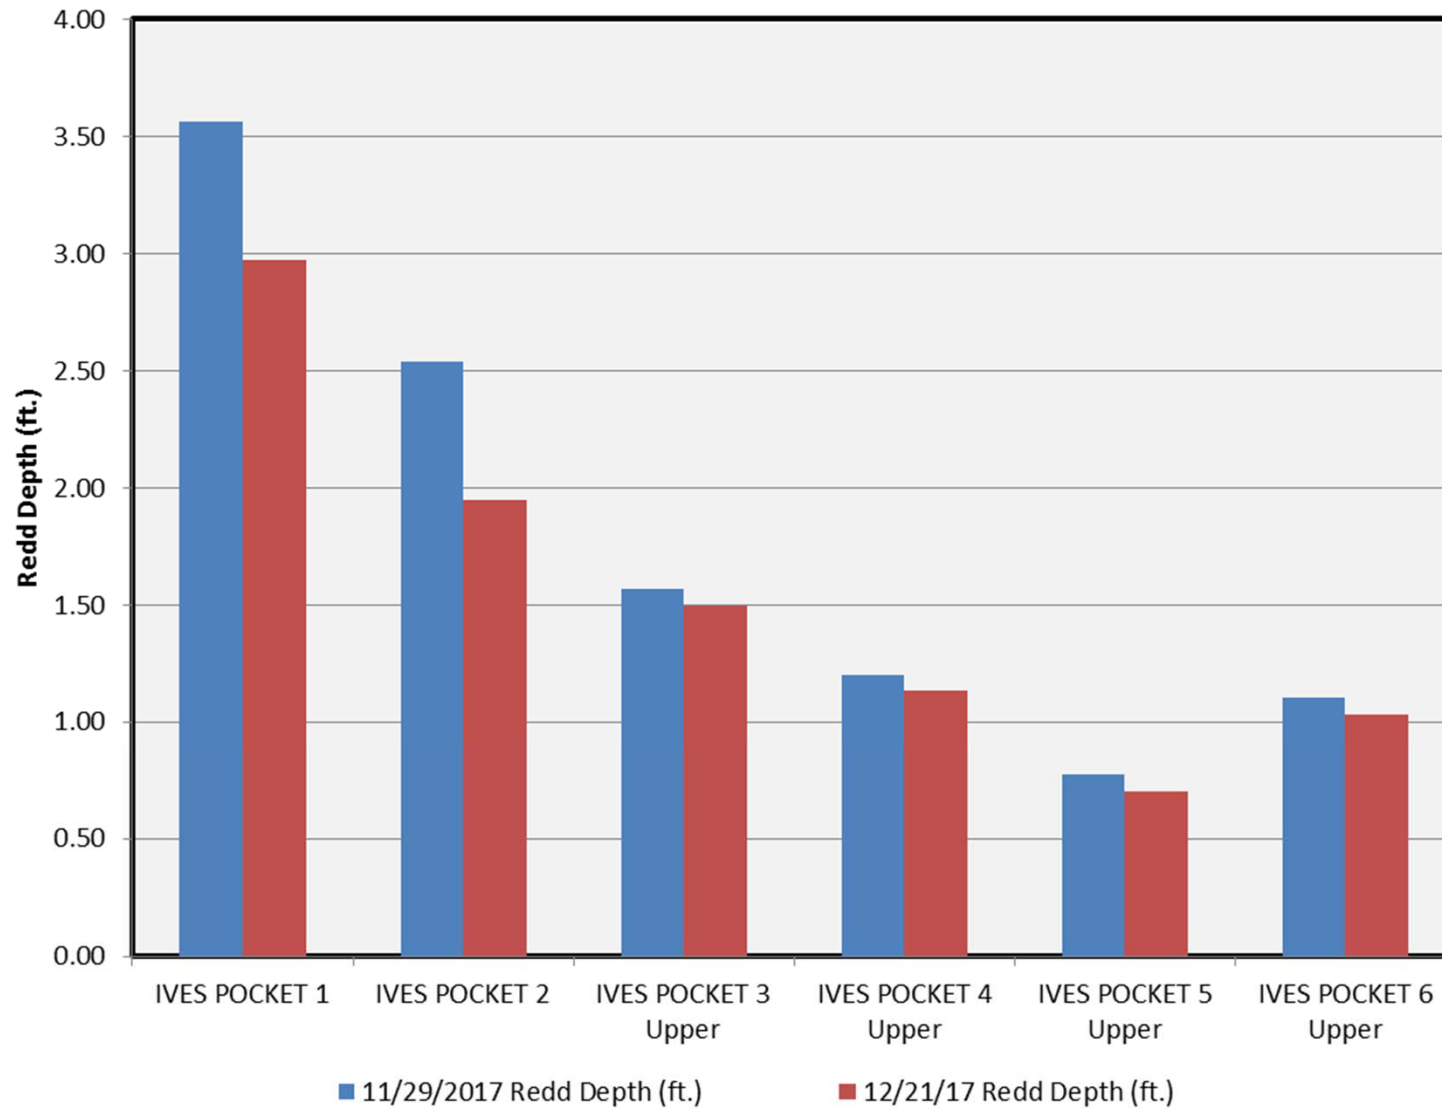

# Ives Island Pocket Spawning Area

## Redd Depths at Ives Pocket