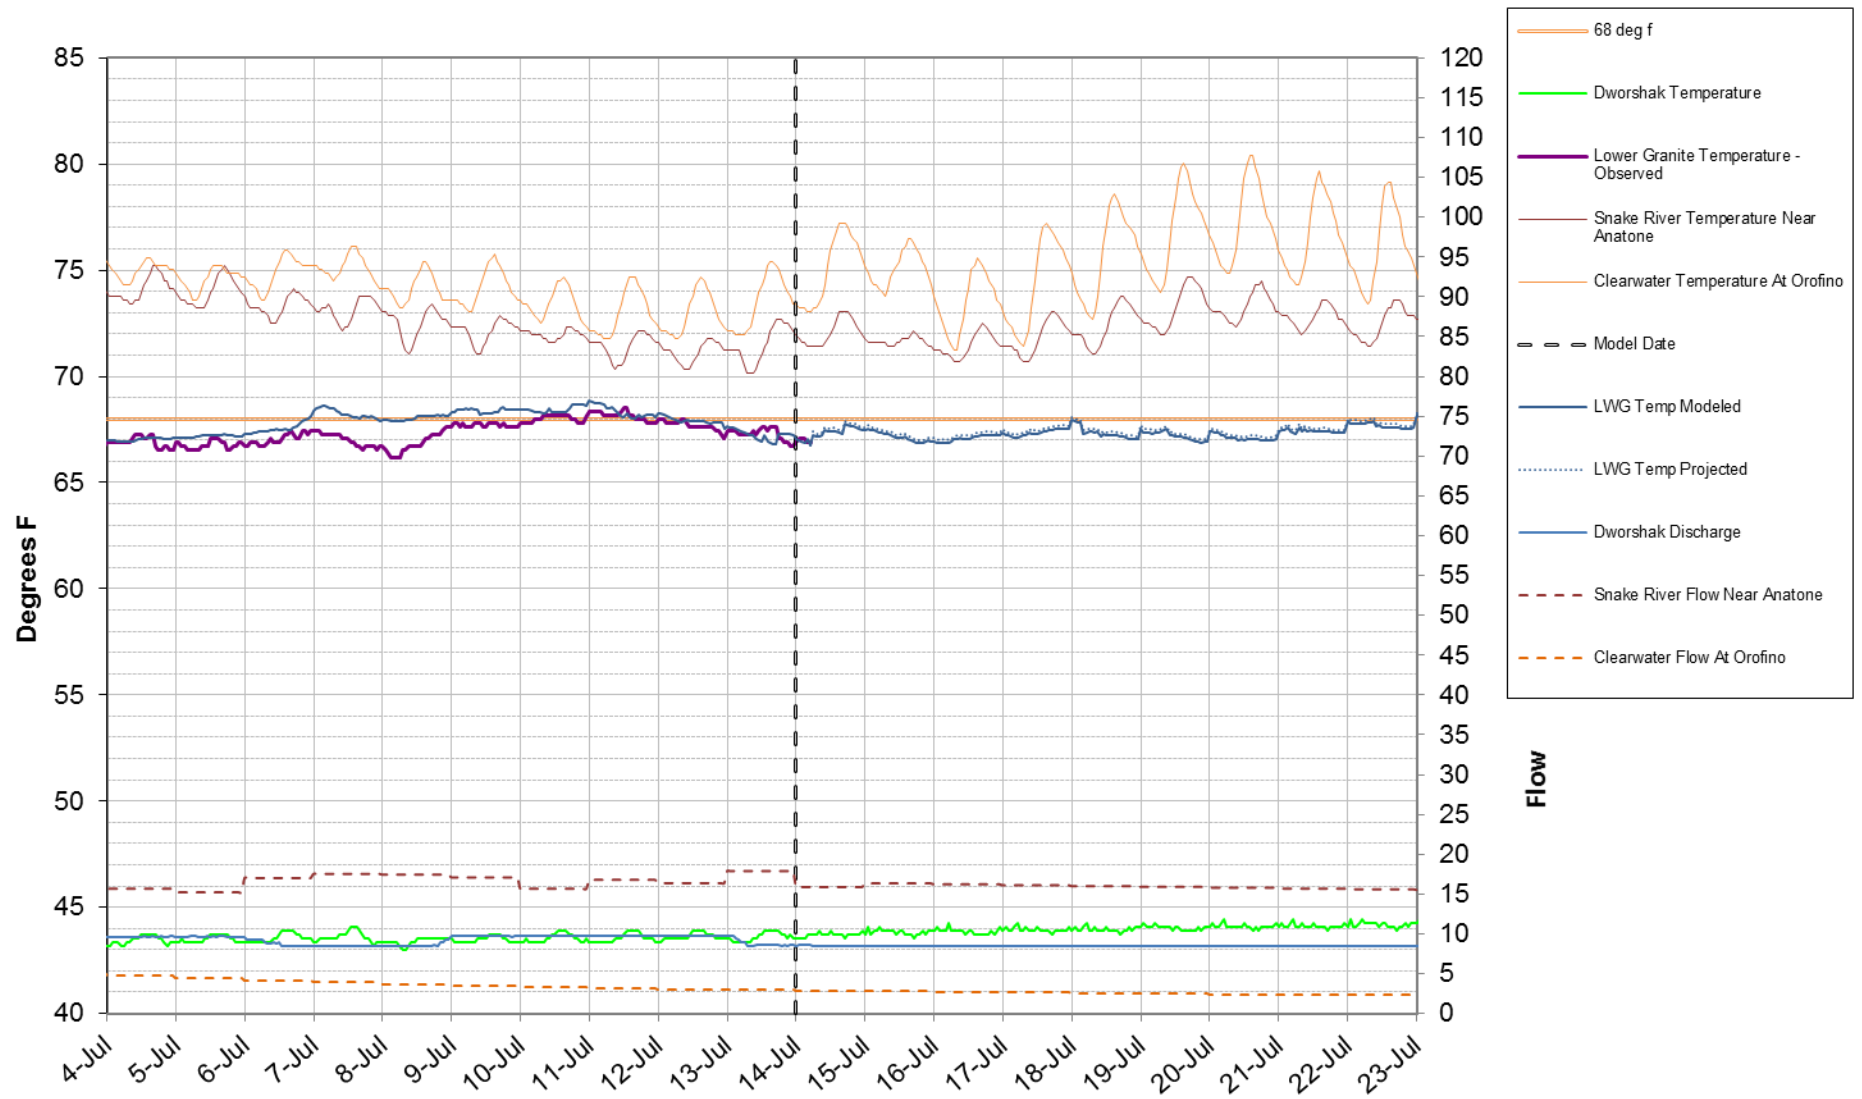

Analog Year 2015

Water Temperature Comparisons Model from 7/4/2021 to 7/23/2021 Observed Data to 7/14/2021

Analog Year 2015

Water Temperature Comparisons Model from 7/4/2021 to 7/23/2021 Observed Data to 7/14/2021