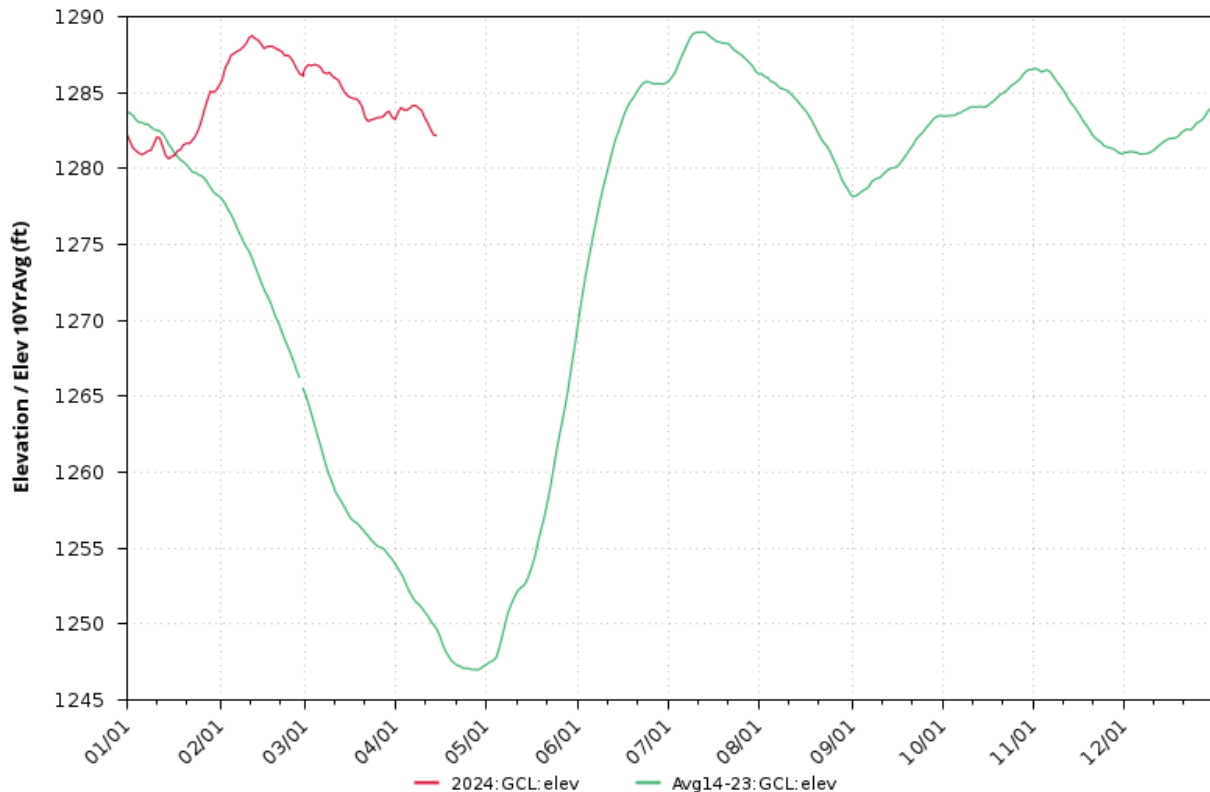

River Environment

Elevation, Elevation 10YrAvg

2024:GCL:elev

Avg14-23:GCL:elev

River Environment

Elevation, Elevation 10YrAvg